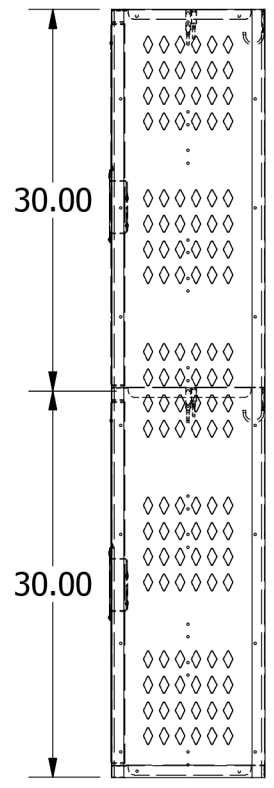

2

1

60" High 2 Tier Jorgenson Athletic Locker

Allow $\frac{1}{16}$ " growth per frame

2

1

Jorgenson Lockers

1239 South 700 West
 Salt Lake City, UT 84104
 101 Johnston Circle
 Palmetto, GA 30268