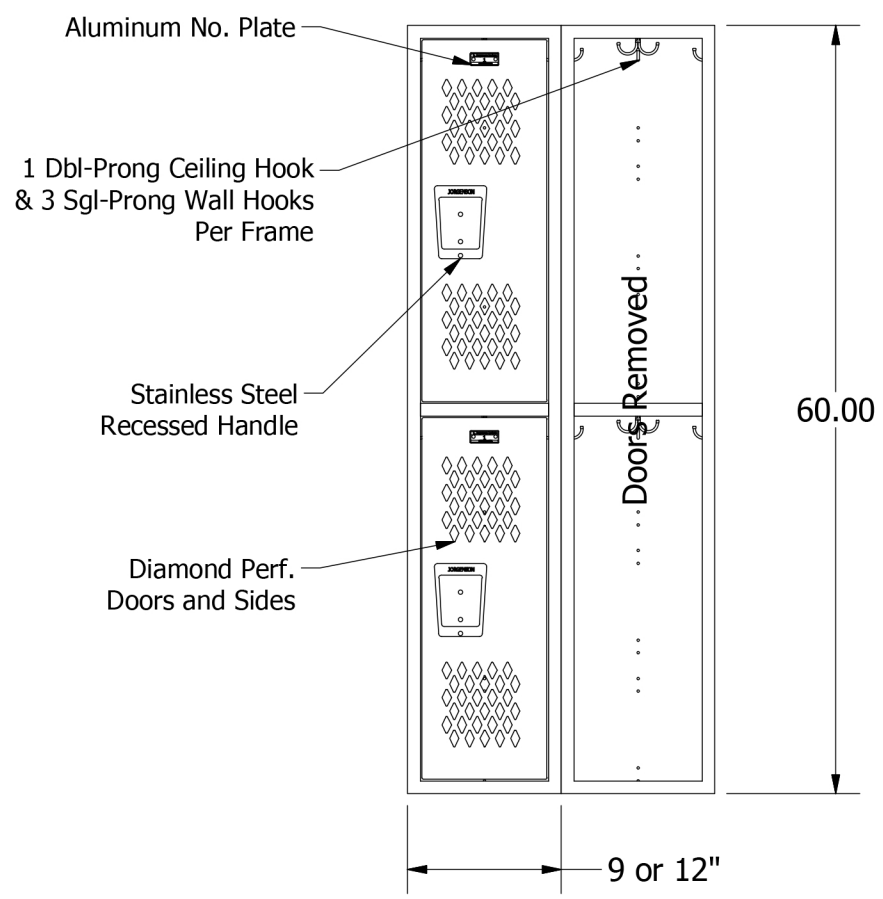

2

1

60" High 2 Tier Jorgenson Athletic Locker

Allow $\frac{1}{16}$ " growth per frame

2

1

Jorgenson Lockers

1239 South 700 West
 Salt Lake City, UT 84104
 101 Johnston Circle
 Palmetto, GA 30268